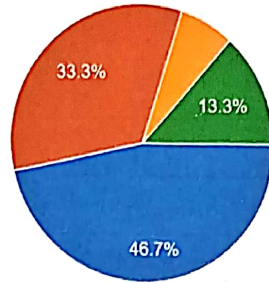

C. M. College (Arts & Commerce), Darbhanga

(A Constituent Unit of L.N. Mithila University, Darbhanga (Bihar)
NAAC Accredited: B, (CGPA: 2.84)
ESTD: -1938

The course has good balance between theory and application.

15 responses

- Excellent
- Very good
- Good
- satisfactory
- Poor

The curriculum sensitizes on gender aspects

15 responses