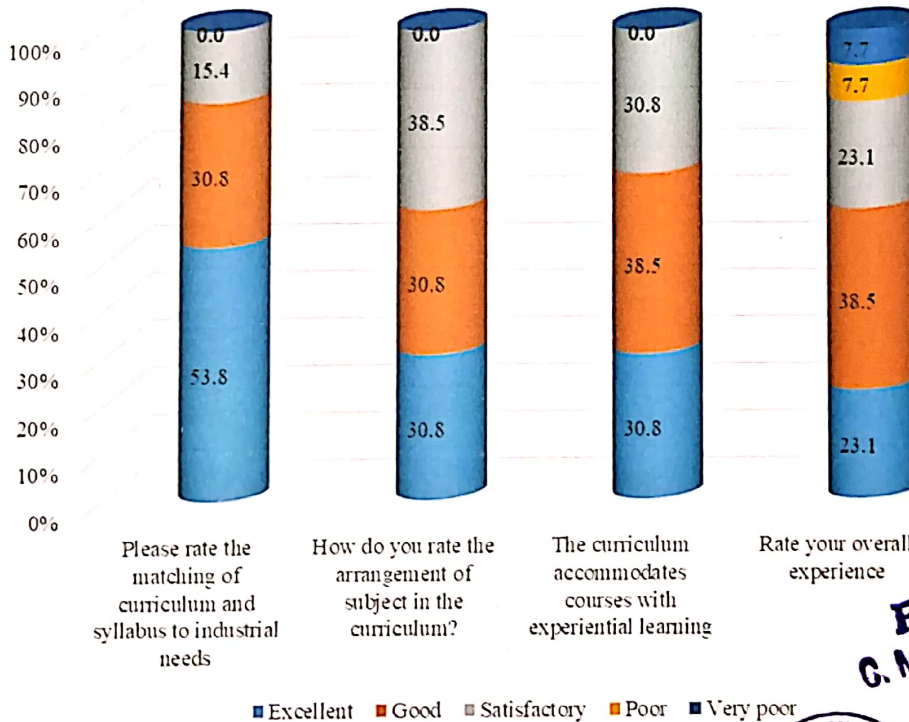

Employer feedback report- 2022-23

For, Principal
C. M. College, Darbhanga