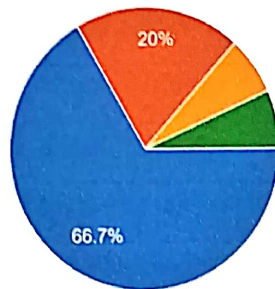

- Excellent
- Very good
- Good
- satisfactory
- Poor

How do you rate the evaluation scheme designed for each of the course?

15 responses