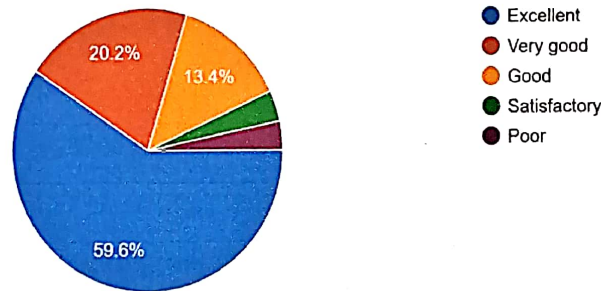

[Signature]
For, Principal
C. M. College, Darbhanga