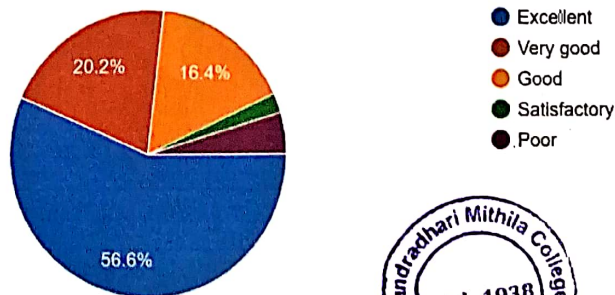

Effective use of ICT tools, LMS and learning resources for curriculum delivery and completion of syllabus on time.
366 responses