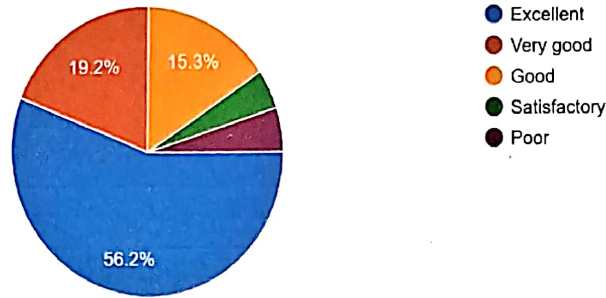

C. M. College (Arts & Commerce), Darbhanga

(A Constituent Unit of L.N. Mithila University, Darbhanga (Bihar))
NAAC Accredited: B, (CGPA: 2.84)
ESTD: -1938

Is the curriculum effective in developing professional skills required for the industry?

365 responses

Overall curriculum and teaching-learning experience of the college.

366 responses